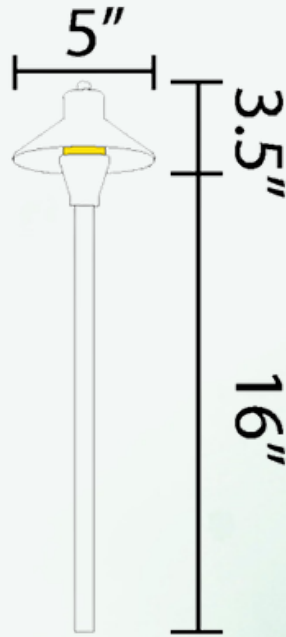

ABBA

LIGHTING USA

12V Landscape Light Specialist

- **POWER:**
G4 12V LED
(SOLD SEPARATELY)
- **BODY:**
HEAVY DUTY
CAST BRASS
- **WATERPROOF RATING:**
IP65
- **FINISH:**
NATURAL BRASS
- **INCLUDED:**
ABS GROUND SPIKE
- **CERTIFICATE**
ETL LISTED