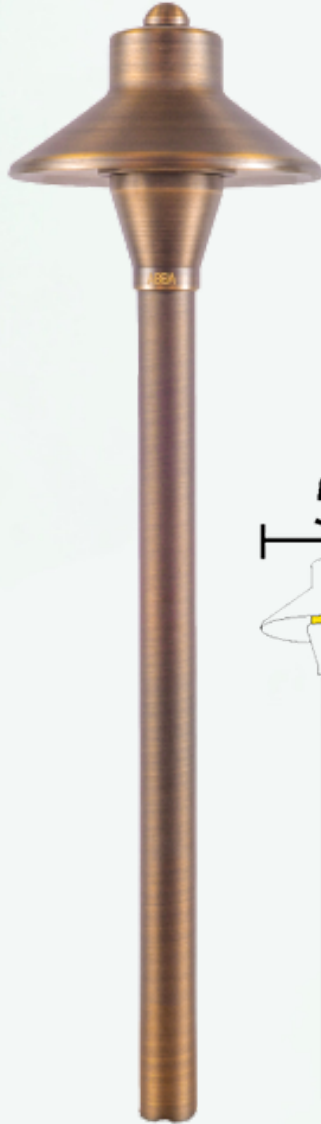

ABBA

LIGHTING USA

12V Landscape Light Specialist

- **POWER:**
G4 12V LED
(SOLD SEPARATELY)
- **BODY:**
HEAVY DUTY
CAST BRASS
- **WATERPROOF RATING:**
IP65
- **FINISH:**
NATURAL BRASS
- **INCLUDED:**
ABS GROUND SPIKE
- **CERTIFICATE**
ETL LISTED

PLB06 SPEC SHEET

www.ABBALightingUSA.com