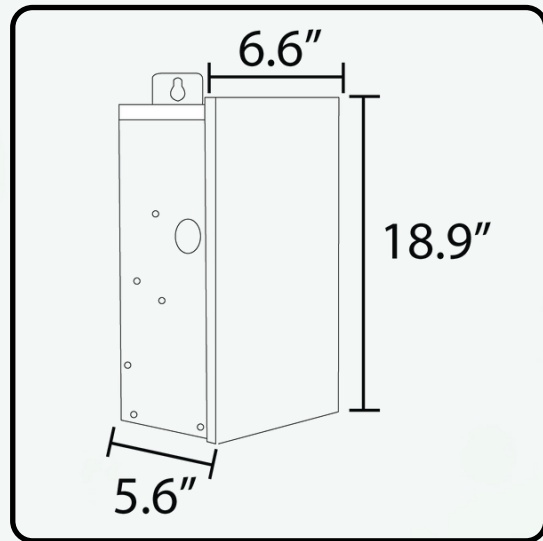

ABBA

LIGHTING USA

12V Landscape Light Specialist

- **POWER:**
900W AC 12V & 15V
- **BODY:**
HEAVY DUTY
STAINLESS STEEL
- **APPLICATION:**
INDOOR AND OUTDOOR USE
- **CERTIFICATE:**
ETL LISTED
- **FINISH:**
STAINLESS STEEL
- **INCLUDED:**
36" PUG-IN CORD 3 PRONG