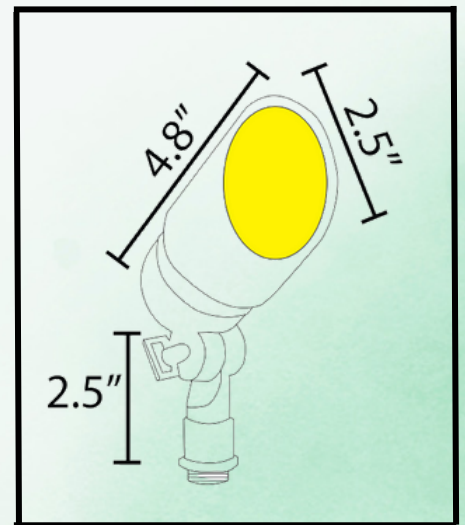

ABBA

LIGHTING USA

12V Landscape Light Specialist

- **POWER:**

12V MR16 LED BULB
"SOLD SEPARATELY"

- **BODY:**

HEAVY DUTY CAST
ALUMINUM

- **WATERPROOF
RATING:**

IP65

- **FINISH:**

BLACK AND BROWN

- **INCLUDED:**

ABS GROUND SPIKE

DL01 SPEC SHEET