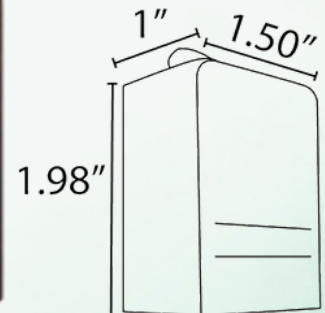

ABBA

LIGHTING USA

12V Landscape Light Specialist

- **POWER:**
INTEGRATED 3W LED
AC/DC 12V
- **BODY:**
HEAVY DUTY CAST
BRASS
- **TEMPERATURE:**
WARM WHITE 3000K
- **CERTIFICATE:**
ETL LISTED
- **FINISH:**
BLACK, WHITE & NATURAL BRASS