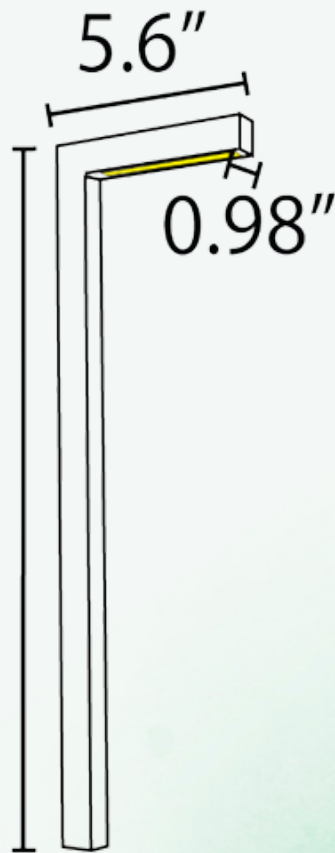

ABBA

LIGHTING USA

12V Landscape Light Specialist

- **POWER:**
G4 LED 12V
(SOLD SEARATELY)
- **BODY:**
HEAVY DUTY
CAST BRASS
- **FINISH:**
NATURAL BRASS
- **INCLUDED:**
ABS GROUND SPIKE
- **WATERPROOF RATING:**
IP65