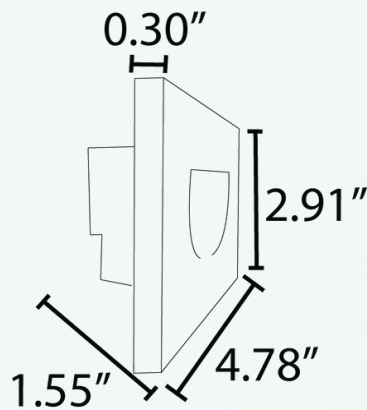

ABBA

LIGHTING USA

12V Landscape Light Specialist

- **POWER:**
INTEGRATED 3.5W DIMMABLE
LED AC/DC 12V
- **BODY:**
HEAVY DUTY CAST
ALUMINUM
- **FINISH:**
BLACK OR WHITE
- **TEMPERATURE:**
3 CCT 3000K, 4000K &
5000K