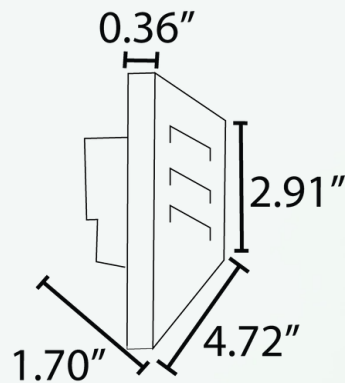

ABBA

LIGHTING USA

12V Landscape Light Specialist

- **POWER:**
INTEGRATED 3.5W DIMMABLE
LED AC/DC 12V
- **BODY:**
HEAVY DUTY CAST
ALUMINUM

- **FINISH:**
BLACK OR WHITE
- **TEMPERATURE:**
Warm White 3000K

STA11