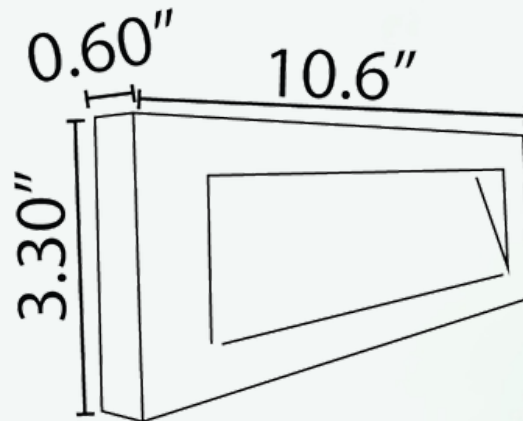

ABBA

LIGHTING USA

12V Landscape Light Specialist

- **POWER:**
INTEGRATED 3W LED
AC/DC 12V
- **BODY:**
HEAVY DUTY CAST
BRASS
- **TEMPERATURE:**
WARM WHITE 3000K
- **CERTIFICATE:**
ETL LISTED
- **FINISH:**
NATURAL BRASS & DARK BRASS