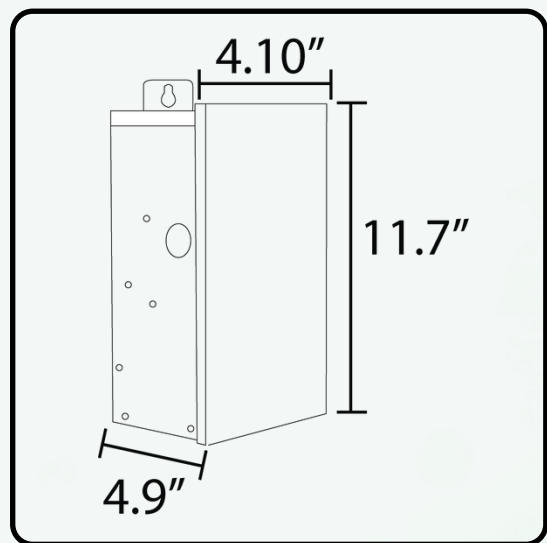

ABBA

LIGHTING USA

12V Landscape Light Specialist

- **POWER:**
300W AC 12V & 15V
- **BODY:**
HEAVY DUTY
STAINLESS STEEL
- **APPLICATION:**
INDOOR AND OUTDOOR USE
- **CERTIFICATE:**
ETL LISTED
- **FINISH:**
STAINLESS STEEL
- **INCLUDED:**
36" PUG-IN CORD 3 PRONG