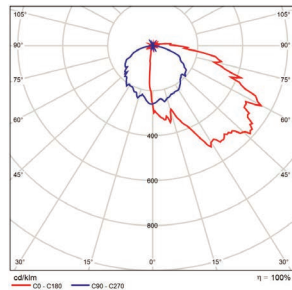

Emergency Driver

7336 BAEM4-60BC/MV-A
(4W CEC Compliant LED Emergency Driver for #7529)

COMPACT TRADITIONAL WALL PACK

WALL & AREA LUMINAIRES

DIMENSIONS

60SW
9.26-lbs

100SW
9.48-lbs

PHOTOMETRICS CHART

60 Watt
DLC Premium

	Center Beam fc	Beam Width	
2.5R	311 fc	3.7 ft	4.8 ft
5.0R	77.9 fc	7.4 ft	9.7 ft
7.5R	34.6 fc	11.0 ft	14.5 ft
10.0R	19.5 fc	14.7 ft	19.4 ft
12.5R	12.5 fc	18.4 ft	24.2 ft
15.0R	8.65 fc	22.1 ft	29.1 ft

■ Vert. Spread: 72.7°
■ Horiz. Spread: 88.2°

100 Watt
DLC Premium

	Center Beam fc	Beam Width	
2.5R	510 fc	3.7 ft	4.8 ft
5.0R	128 fc	7.3 ft	9.6 ft
7.5R	56.7 fc	11.0 ft	14.4 ft
10.0R	31.9 fc	14.7 ft	19.2 ft
12.5R	20.4 fc	18.4 ft	24.0 ft
15.0R	14.2 fc	22.0 ft	28.8 ft