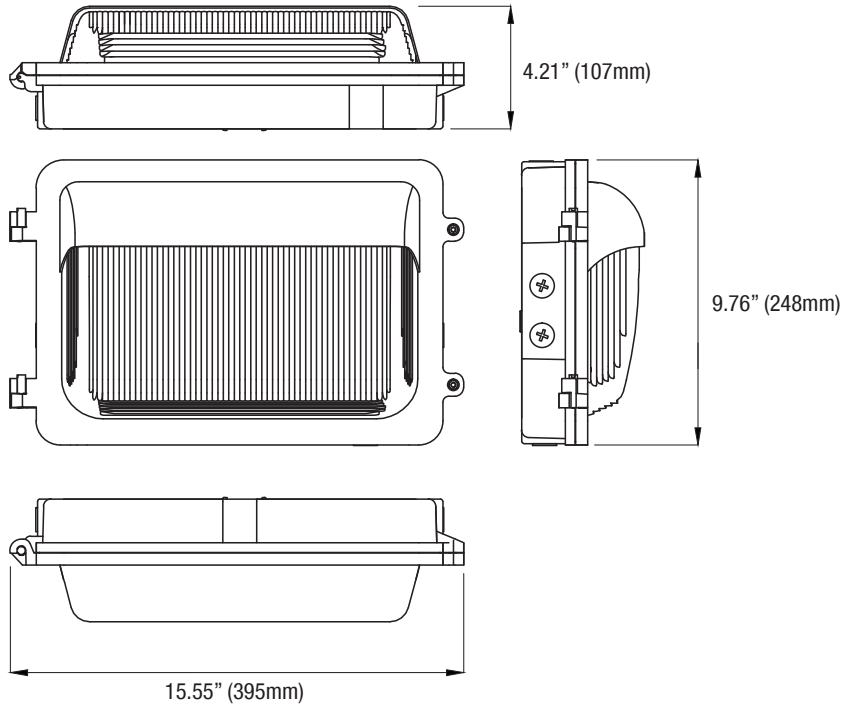

Emergency Driver

7336 BAEM4-60BC/MV-A
(4W CEC Compliant LED Emergency Driver for #7529)

COMPACT TRADITIONAL WALL PACK

WALL & AREA LUMINAIRES

DIMENSIONS

60SW
9.26-lbs

100SW
9.48-lbs

PHOTOMETRICS CHART

60 Watt
DLC Premium

	Center Beam fc	Beam Width	
2.5R	311 fc	3.7 ft	4.8 ft
5.0R	77.9 fc	7.4 ft	9.7 ft
7.5R	34.6 fc	11.0 ft	14.5 ft
10.0R	19.5 fc	14.7 ft	19.4 ft
12.5R	12.5 fc	18.4 ft	24.2 ft
15.0R	8.65 fc	22.1 ft	29.1 ft

■ Vert. Spread: 72.7°
■ Horiz. Spread: 88.2°

100 Watt
DLC Premium

	Center Beam fc	Beam Width	
2.5R	510 fc	3.7 ft	4.8 ft
5.0R	128 fc	7.3 ft	9.6 ft
7.5R	56.7 fc	11.0 ft	14.4 ft
10.0R	31.9 fc	14.7 ft	19.2 ft
12.5R	20.4 fc	18.4 ft	24.0 ft
15.0R	14.2 fc	22.0 ft	28.8 ft