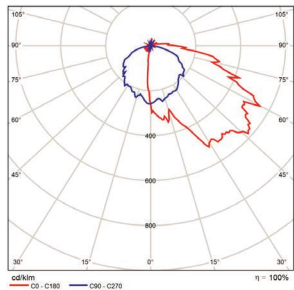

Emergency Driver

7336 BAEM4-60BC/MV-A
(4W CEC Compliant LED Emergency Driver for #7529)

COMPACT TRADITIONAL WALL PACK

WALL & AREA LUMINAIRES

DIMENSIONS

60SW
9.26-lbs

100SW
9.48-lbs

PHOTOMETRICS CHART

60 Watt
DLC Premium

	Center Beam fc	Beam Width	
2.5R	311 fc	3.7 ft	4.8 ft
5.0R	77.9 fc	7.4 ft	9.7 ft
7.5R	34.6 fc	11.0 ft	14.5 ft
10.0R	19.5 fc	14.7 ft	19.4 ft
12.5R	12.5 fc	18.4 ft	24.2 ft
15.0R	8.65 fc	22.1 ft	29.1 ft

■ Vert. Spread: 72.7°
■ Horiz. Spread: 88.2°

100 Watt
DLC Premium

	Center Beam fc	Beam Width	
2.5R	510 fc	3.7 ft	4.8 ft
5.0R	128 fc	7.3 ft	9.6 ft
7.5R	56.7 fc	11.0 ft	14.4 ft
10.0R	31.9 fc	14.7 ft	19.2 ft
12.5R	20.4 fc	18.4 ft	24.0 ft
15.0R	14.2 fc	22.0 ft	28.8 ft