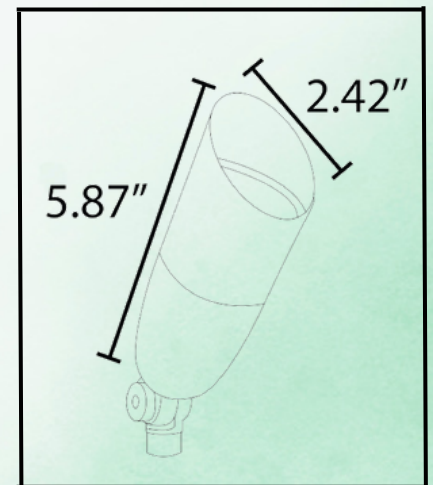

3000K WARM WHITE

- **WATERPROOF
RATING:**

IP65

- **FINISH:**

NATURAL BRASS OR
DARK BRASS

- **INCLUDED:**

ABS GROUND SPIKE

- **CERTIFICATE:**

ETL LISTED

1 PIN UP: 240LM
2 PIN UP: 380 LM
3 PIN UP: 525LM
4 PIN UP: 674LM
5 PIN UP: 960LM

SPB13 SPEC SHEET