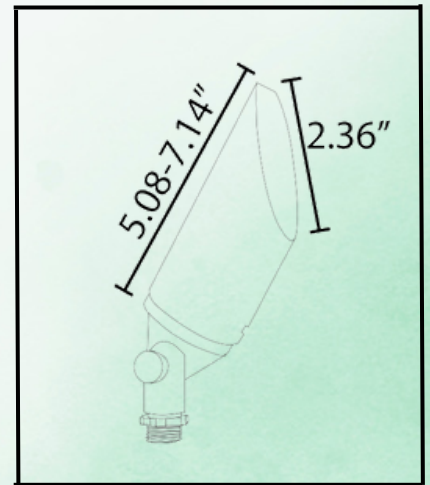

ABBA

LIGHTING USA

12V Landscape Light Specialist

1 PIN UP:3W
2 PIN UP:5W
3 PIN UP:7W
4 PIN UP:9W
5 PIN UP:12W

- **POWER:**
3W-12W ADJUSTABLE
WATTAGE 12 AC/DC
- **BODY:**
HEAVY DUTY CAST
BRASS
- **TEMPERATURE:**
3000K WARM WHITE
- **WATERPROOF
RATING:**
IP65
- **FINISH:**
NATURAL BRASS OR
DARK BRASS
- **INCLUDED:**
ABS GROUND SPIKE
- **CERTIFICATE:**
ETL LISTED