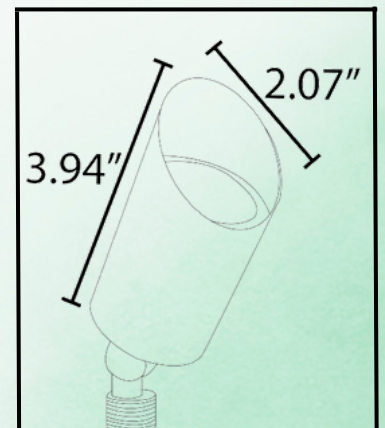

IP65

- **FINISH:**

NATURAL BRASS OR
DARK BRASS

- **INCLUDED:**

ABS GROUND SPIKE

- **CERTIFICATE:**

ETL LISTED

SPB09