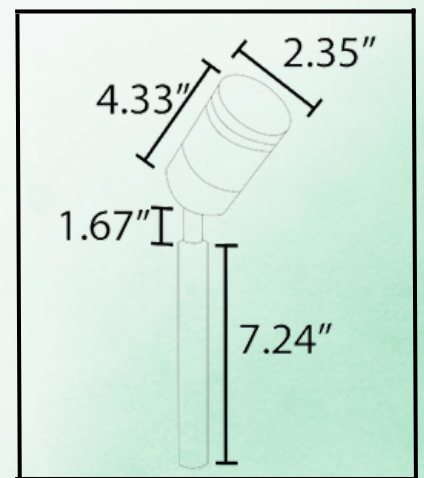

# ABBA

LIGHTING USA

12V Landscape Light Specialist

- **POWER:**

12V MR16 LED BULB  
"SOLD SEPARATELY"

- **BODY:**

HEAVY DUTY  
STAINLESS STEEL

- **WATERPROOF RATING:**

IP65

- **FINISH:**

BLACK AND  
STAINLESS STEEL

- **INCLUDED:**

ABS GROUND  
SPIKE