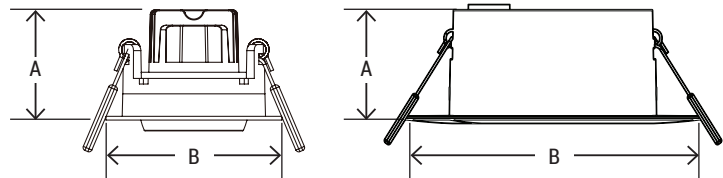

MGD Series

2"/3"/4" Gimbal Can-less Recessed Downlight with 5CCT Selector

Project Name:	Order Number:	Prepare by:	Note:	Date:	Type:

GIMBAL CAN-LESS

The **MGD Series** Canless Gimbal downlight is integrated all-in-one recessed lights are the homeowners dream; perfect for value added lighting upgrades to enhance the look of your interior with the highest quality LEDs. With a low profile junction box and push and click quick connects, these lights are very easy to use. The fixture sits flush in the ceiling without a decorative trim allowing you to create trendy pockets of light while the swivel gimbal lets you highlight certain areas of your room such as artwork, sculptures and more. These recessed down lights are also designed for use in new construction, remodel and retrofit installation without needing a housing or j-box.

DIMENSION

MODEL#	MGD026W-5CCT	MGD036W-5CCT	MGD049W-5CCT
A	1.8"	1.89"	1.89"
B	2.19"	3.75"	5"

Energy Star® and ETL certified. It can be used to comply with Title-24 and JA8 high efficacy light source requirements.