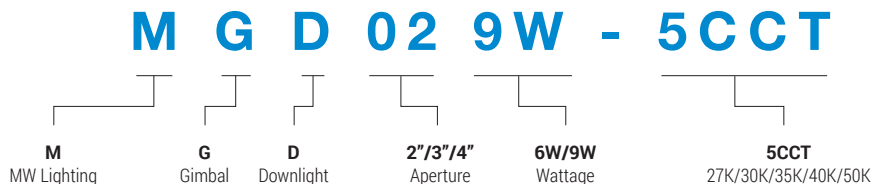

PART NUMBER ORDERING SUMMARY