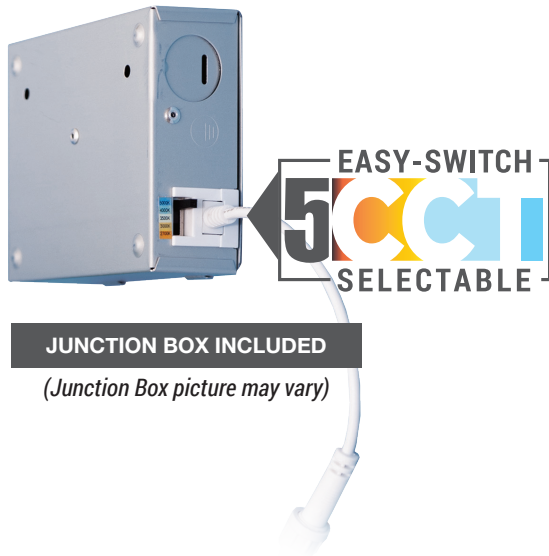

MGD Series

2"/3"/4"

Gimbal Can-less Recessed Downlight with 5CCT Selector

Project Name:	Order Number:	Prepare by:	Note:	Date:	Type:

CONSTRUCTION

Unit includes spinning metal housing, LED array, heat sink, lens, and foam gasket with deep baffle white ring. Tilt up to 20°.

OPTICS

- High quality PC lens
- Efficiency LED array
- Diffuse for uniform illumination

DRIVER

- High efficiency integral 120V 60Hz constant current dimmable driver.
- Smooth flicker free deep dimming to 10%

MOUNTING

- Can-less design, no can housing needed for the installation
- Pre-installed surface mounting bracket adapter
- Junction box included
- Ceiling mount, directly mount on drywall

LISTING

ETL Listed, Energy Star Listed, Suitable for Wet Locations, Title 24 JA8-2022, RoHS, Air-Tite Certified

WARRANTY

5 years manufacturer warranty, consult factory for more details. Terms and conditions may apply.

RECOMMENDED DIMMERS

LUTRON

- TGCL-153PH-WH
- DVCL-153PR
- P-PKG1W-WH-R
- CTCL-153PDH-WH

LEVITON

- R00-RNL06-TW
- R50-IPL06-10M

COMPATIBLE PRODUCTS (SOLD SEPARATELY)

MRSDMP-346

Mounting plate for 3"/4"/6"
can-less downlight

MRSDMP-468

Mounting plate for 4"/6"/8"
can-less downlight

M3FTCABLE M10FTCABLE

3ft/ 10ft Extension cord
for can-less downlight