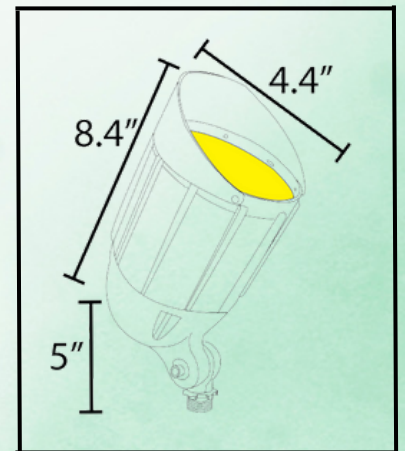

# ABBA

LIGHTING USA

12V Landscape Light Specialist

- **POWER:**  
30W 12V
- **BODY:**  
HEAVY DUTY  
CAST ALUMINUM
- **CRI:**  
70
- **LIFE SPAN:**  
50,000 HOURS
- **BEAM ANGLE:**  
22° / 35° / 57°
- **TEMPERATURE:**  

- **FINISH:**  
BLACK
- **IP RATING:**  
IP65