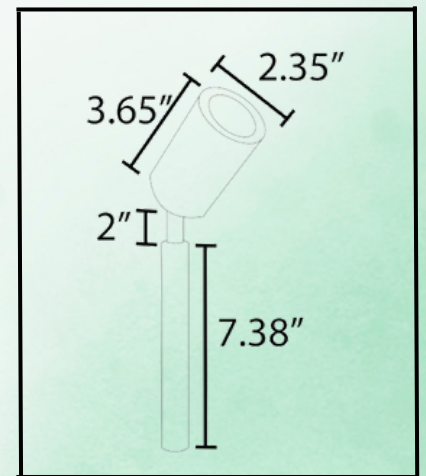

# ABBA

LIGHTING USA

12V Landscape Light Specialist

● **POWER:**

12V MR16 LED BULB  
"SOLD SEPARATELY"

● **BODY:**

HEAVY DUTY  
STAINLESS STEEL

● **WATERPROOF  
RATING:**

IP65

● **FINISH:**

BLACK AND  
STAINLESS STEEL

● **INCLUDED:**

ABS GROUND  
SPIKE