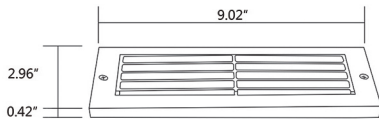

ABBA

LIGHTING USA

12V Landscape Light Specialist

SPECIFICATION SHEET

STB07

STB08

- Housing: Heavy Duty Corrosion Resistant Cast Brass.
- Faceplate: Diecast brass faceplate with frosted lens, fitted to stainless steel backplate.
- Finish: Antique Bronze.
- Wattage: STB07(2 Watt, 250 Lumen)
STB08(4 Watt, 400 Lumen)
- Lighting: Integrated LED, 3000 Kelvin. 12V AC/DC. 30,000 Hours.
- Source: -40°F to 124°F. Ra > 80.
- Wiring: Fixture is prewired with a 9.8' SPT2-W direct burial cord, pre-stripped for easy connection, wire connector available seperately.
- Mounting: Surface mount slim stainless steel backplate with integrated LED module. Best used on concrete, brick and other masonry surface. Two screws and two anchor bolts are provided.
- Dimensions: STB07: 4.45"(Length)x2.91"(Width)x0.39"(Height)
STB08: 9.02"(Length)x2.96"(Width)x0.42"(Height)
- Warranty: Limited lifetime warranty on fixture housing
Three (3) years warranty on LED.