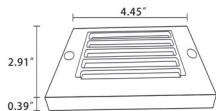

ABBA

LIGHTING USA

12V Landscape Light Specialist

SPECIFICATION SHEET

STB07

STB08

- Housing: Heavy Duty Corrosion Resistant Cast Brass.
- Faceplate: Diecast brass faceplate with frosted lens, fitted to stainless steel backplate.
- Finish: Antique Bronze.
- Wattage: STB07(2 Watt, 250 Lumen)
STB08(4 Watt, 400 Lumen)
- Lighting: Integrated LED, 3000 Kelvin. 12V AC/DC. 30,000 Hours.
- Source: -40°F to 124°F. Ra > 80.
- Wiring: Fixture is prewired with a 9.8' SPT2-W direct burial cord, pre-stripped for easy connection, wire connector available seperately.
- Mounting: Surface mount slim stainless steel backplate with integrated LED module. Best used on concrete, brick and other masonry surface. Two screws and two anchor bolts are provided.
- Dimensions: STB07: 4.45"(Length)x2.91"(Width)x0.39"(Height)
STB08: 9.02"(Length)x2.96"(Width)x0.42"(Height)
- Warranty: Limited lifetime warranty on fixture housing
Three (3) years warranty on LED.