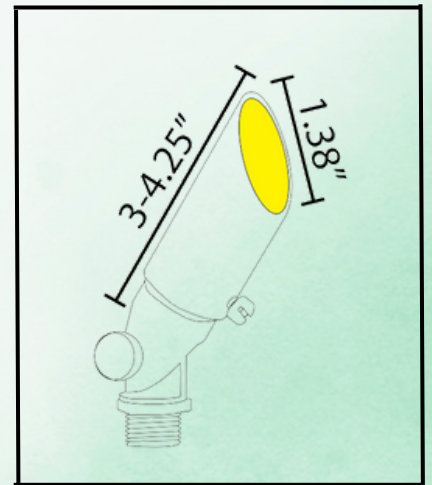

# ABBA

LIGHTING USA

12V Landscape Light Specialist

- **POWER:**  
8W COB AC/DC 12V
- **BODY:**  
HEAVY DUTY CAST BRASS
- **TEMPERATURE:**  
WARM WHITE 3000K
- **WATERPROOF RATING:**  
IP65
- **FINISH:**  
DARK BRASS
- **INCLUDED:**  
ABS GROUND SPIKE
- **CERTIFICATE:**  
ETL LISTED